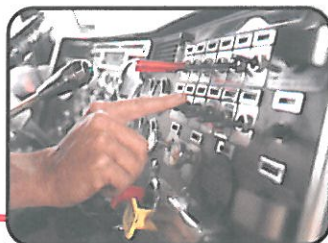

Value

The reason for the clients concern that the vehicle not be left alone became apparent when it was revealed that the total value of the cargo was R30 million! This is a new record for Mtrack!

Mtrack is a self-contained, self-powered, wireless location unit with the best recovery rate in the world - 5 year rolling average of 98.4%!