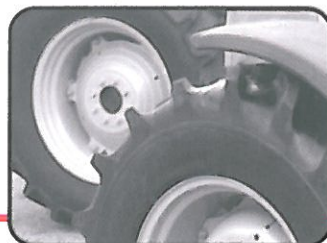

Value

The reason for the clients concern that the vehicle not be left alone became apparent when it was revealed that the total value of the cargo was R30 million! This is a new record for Mtrack!

Mtrack is a self-contained, self-powered, wireless location unit with the best recovery rate in the world - 5 year rolling average of 98.4%!